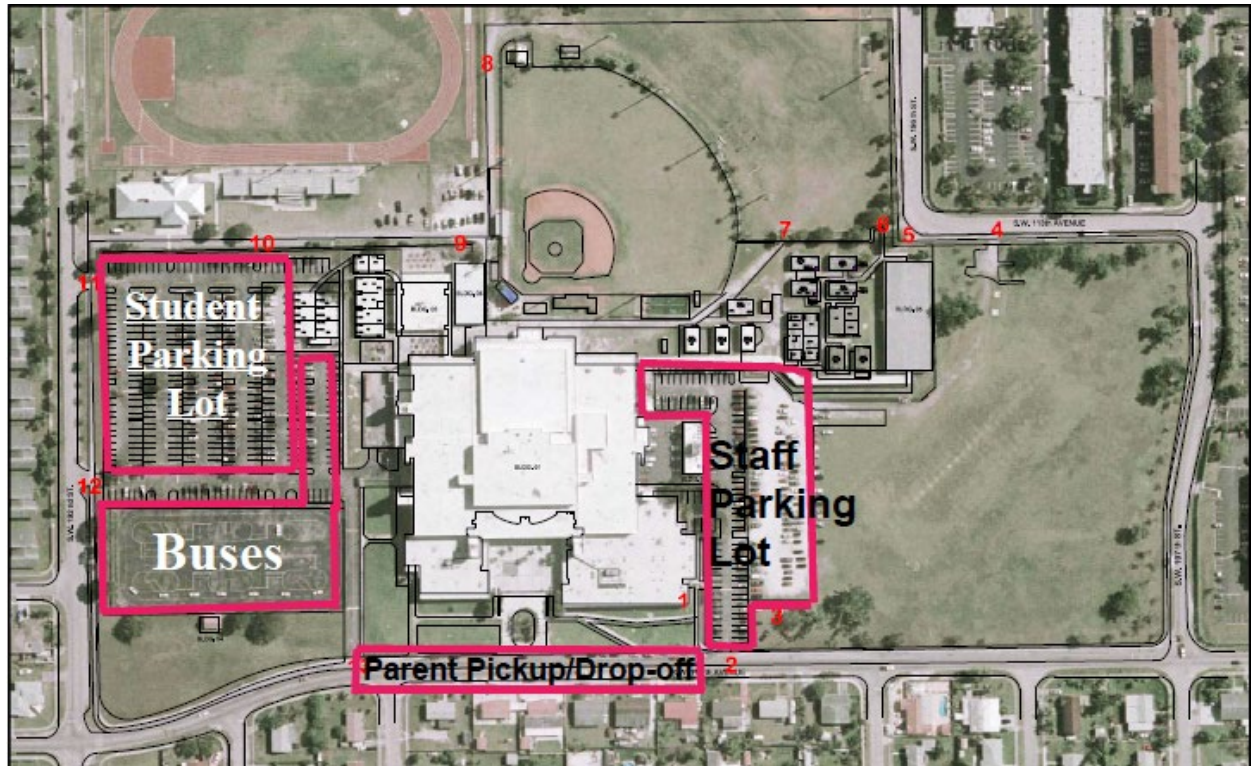

Miami Southridge Senior High School
19355 SW 114 AVE
Miami, FL 33157

Arrival & Dismissal Procedures

Parking is limited at Miami Southridge Senior High School. We encourage parents to utilize the pickup/drop off zone located on SW 114 AVE directly in front of the school. Students should be dropped off prior to 7:25 AM and picked up after 2:25 PM from this designated area.

Parking

During school hours, parents/guardians should park in the parent pickup/drop off zone directly in front of the school. Parents and guests may park in the staff parking lot (Gate 2) during arrival/dismissal. To ensure the safety of our students, please DO NOT utilize the staff and student parking lot as a drop off/pickup area.

Bus Zone

The bus zone is located at SW 192 ST. There is NO parking allowed in the bus zone.

Courtesy and Consideration

Please be considerate of our community and our neighbors and refrain from parking on private property, including driveways and lawns.