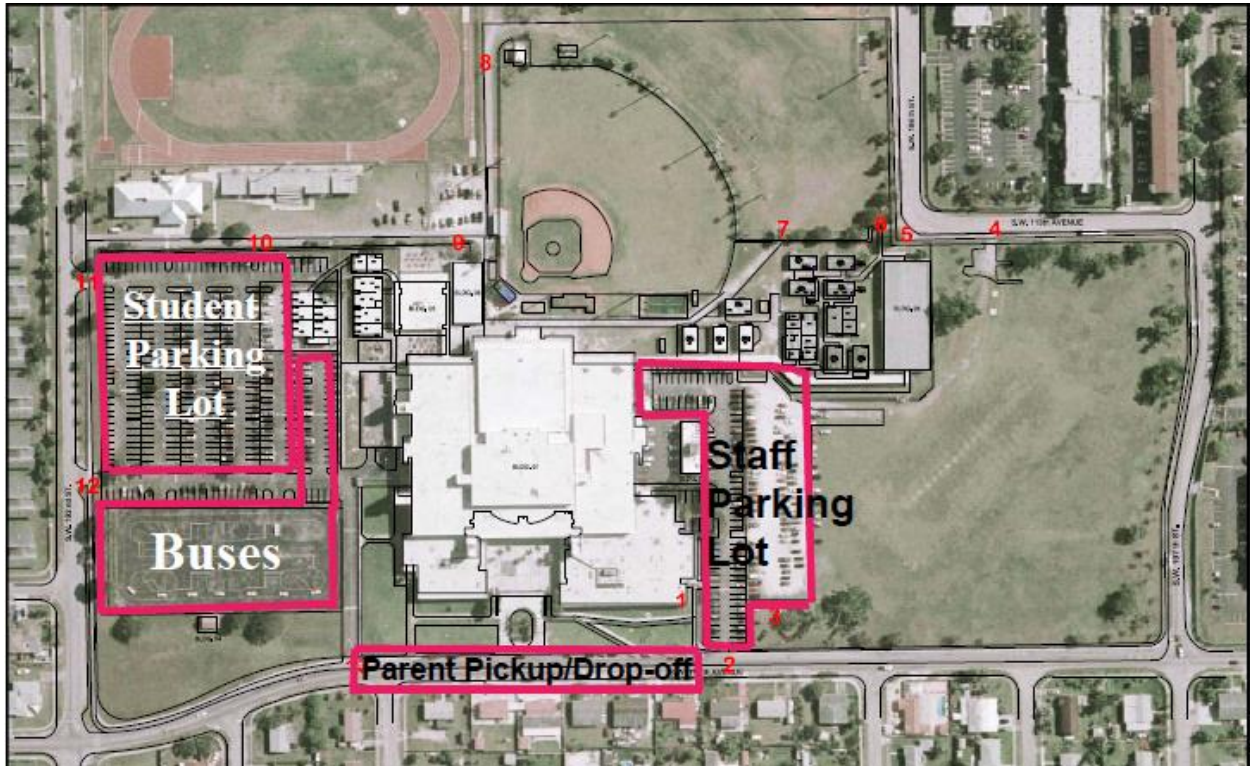

Miami Southridge Senior High School
19355 SW 114 AVE
Miami, FL 33157

Arrival & Dismissal Procedures

Parking is limited at Miami Southridge Senior High School. We encourage parents to utilize the pickup/drop off zone located on SW 114 AVE directly in front of the school. Students should be dropped off prior to 7:25 AM and picked up after 2:25 PM from this designated area.

Parking

During school hours, parents/guardians should park in the parent pickup/drop off zone directly in front of the school. Parents and guests may park in the staff parking lot (Gate 2) during arrival/dismissal. To ensure the safety of our students, please DO NOT utilize the staff and student parking lot as a drop off/pickup area.

Bus Zone

The bus zone is located at SW 192 ST. There is NO parking allowed in the bus zone.

Courtesy and Consideration

Please be considerate of our community and our neighbors and refrain from parking on private property, including driveways and lawns.