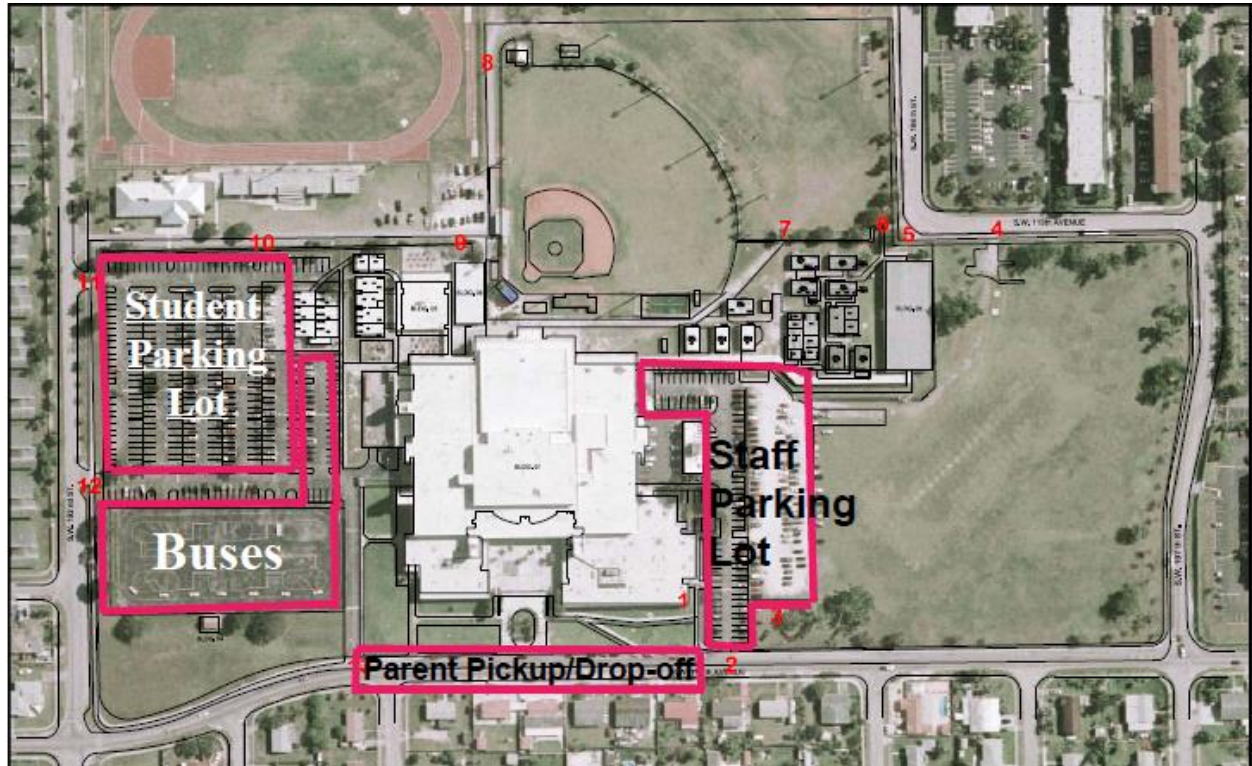

### **Arrival & Dismissal Procedures**

Parking is limited at Miami Southridge Senior High School. We encourage parents to utilize the pickup/drop off zone located on SW 114 AVE directly in front of the school. Students should be dropped off prior to 7:25 AM and picked up after 2:25 PM from this designated area.

### **Parking**

During school hours, parents/guardians should park in the parent pickup/drop off zone directly in front of the school. Parents and guests may park in the staff parking lot (Gate 2) during arrival/dismissal. To ensure the safety of our students, please DO NOT utilize the staff and student parking lot as a drop off/pickup area.

### **Bus Zone**

The bus zone is located at SW 192 ST. There is NO parking allowed in the bus zone.

### **Courtesy and Consideration**

Please be considerate of our community and our neighbors and refrain from parking on private property, including driveways and lawns.